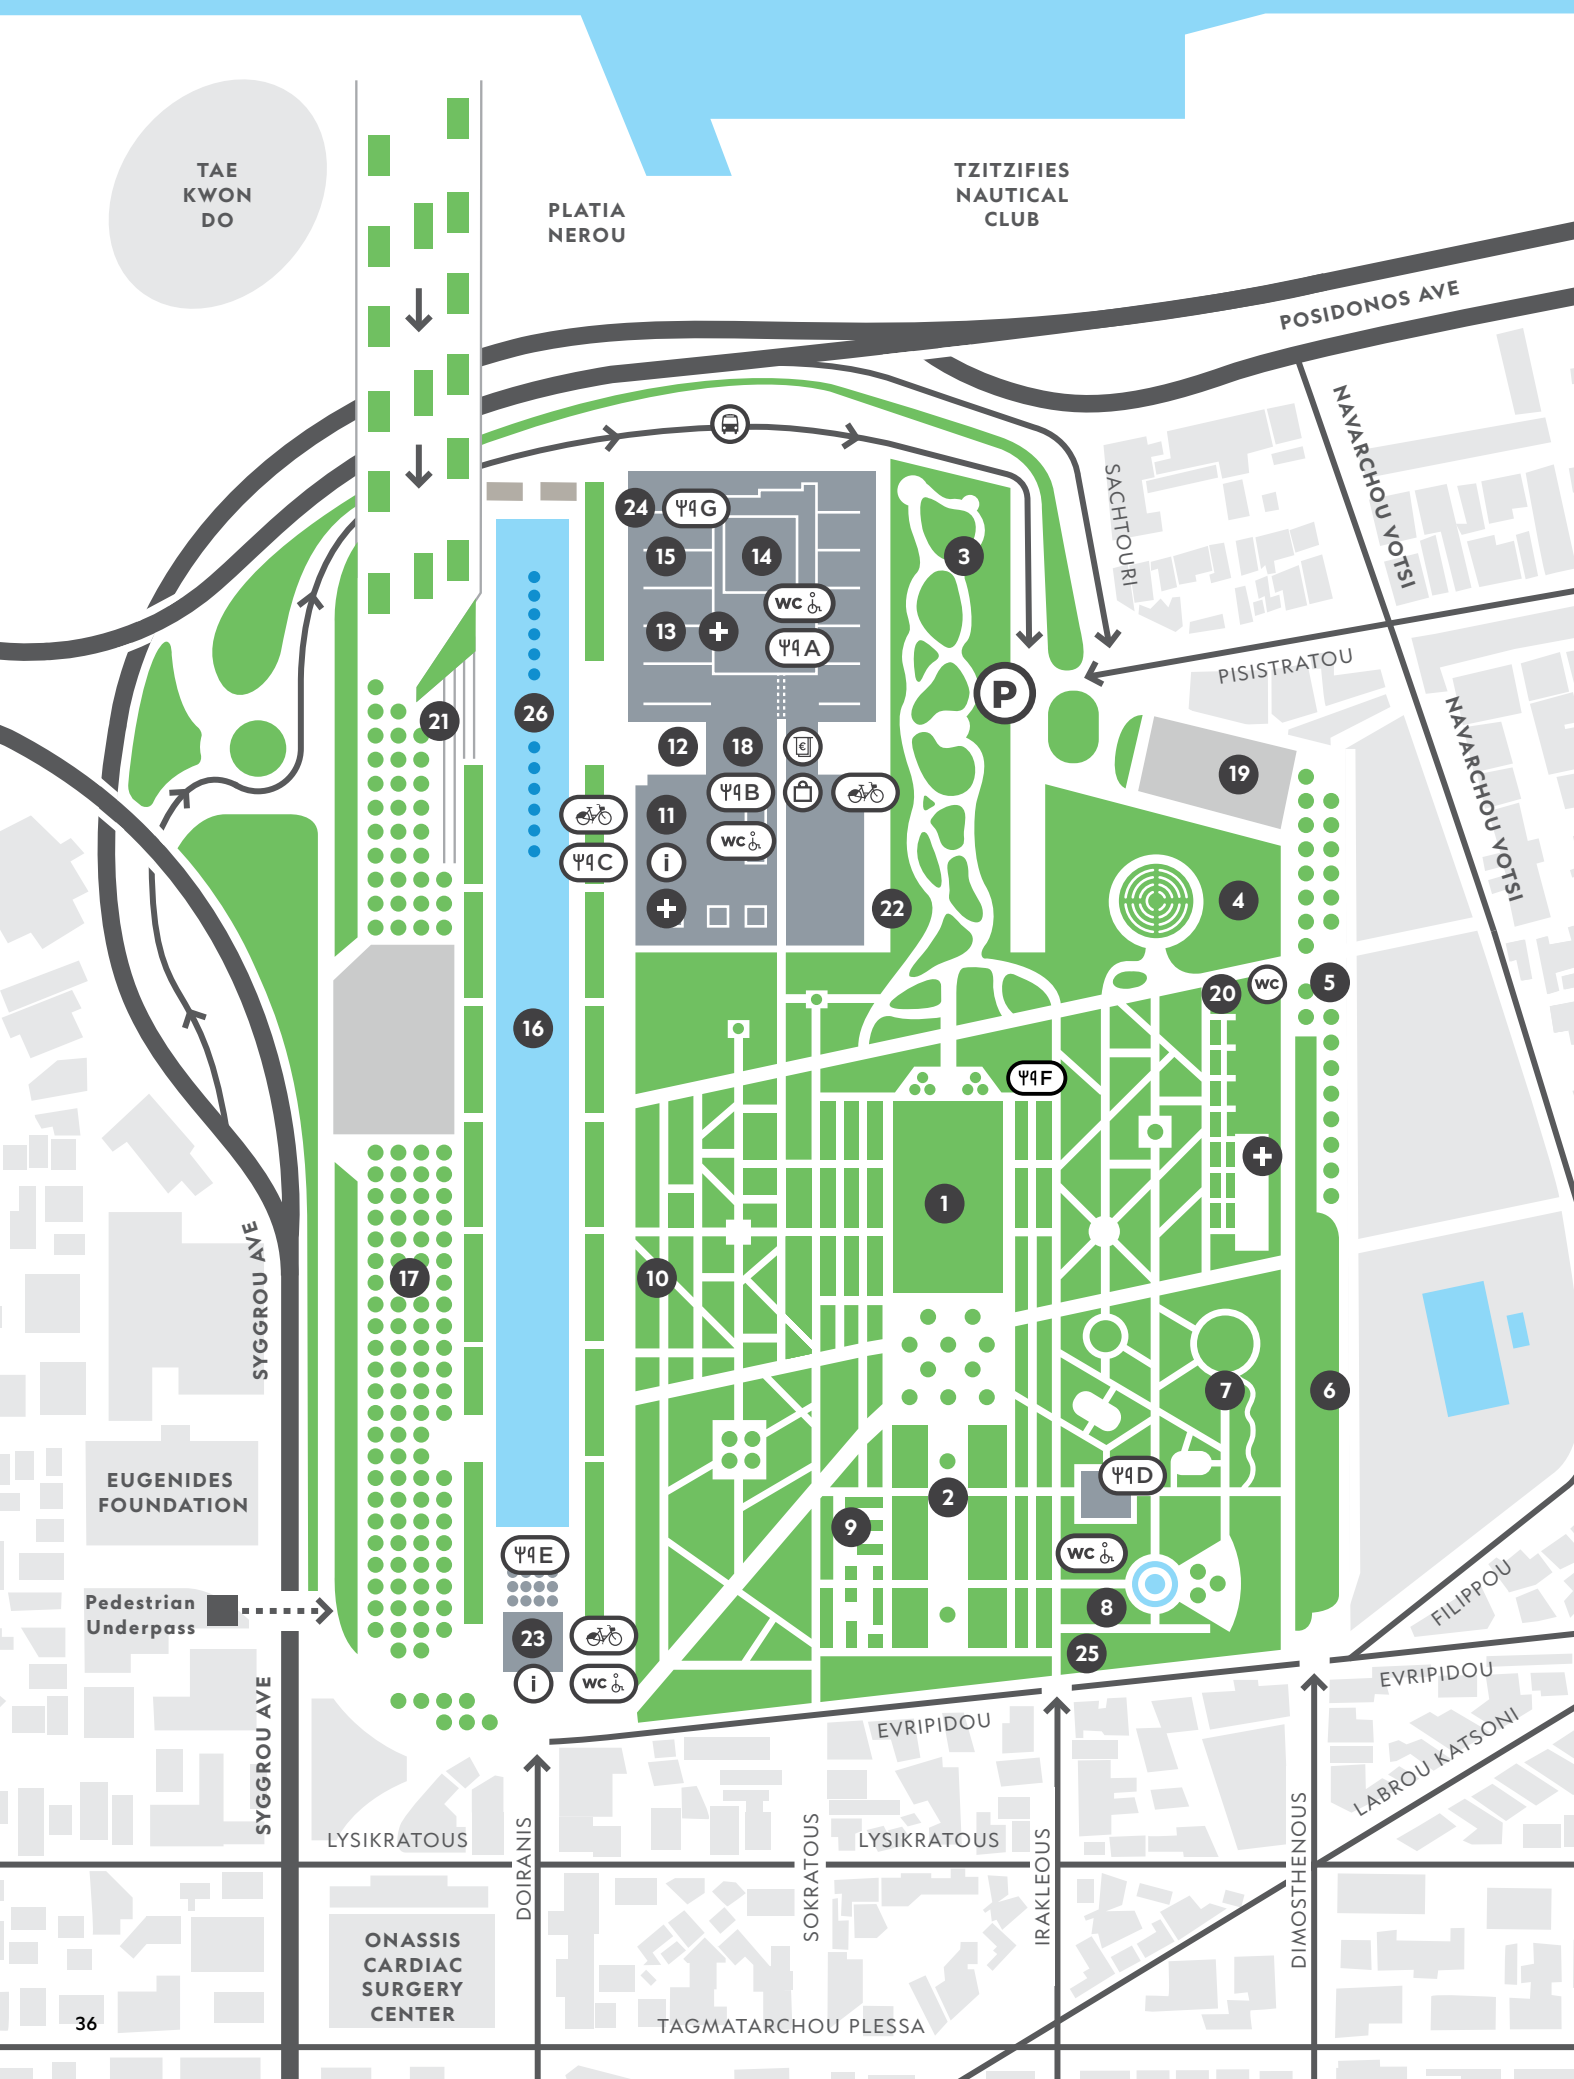

Map

Use the corresponding numbers on the map to locate a venue.

- 1 Great Lawn
 - 2 Pine Grove
 - 3 Southern Walks
 - 4 Labyrinth/Dome
 - 5 Outdoor Gym
 - 6 Running Track
 - 7 Playground
 - 8 Water Jets
 - 9 Sound Garden
 - 10 Mediterranean Garden
 - 11 National Library of Greece
 - 12 Agora
 - 13 Greek National Opera
 - 14 Lighthouse
 - 15 Panoramic Steps
 - 16 Canal
 - 17 Esplanade
 - 18 SNFCC Lobby
 - 19 Bus Parking Lot
 - 20 Vegetable Garden
 - 21 Canal Steps
 - 22 Buffer Zone
 - 23 Visitors Center
 - 24 Delta Hall
 - 25 Outdoor Games Area
 - 26 Dancing Fountains
-
- SNFCC Bike Rental
 - SNFCC Store
 - Shuttle Bus Stop
 - First Aid
 - ATM
 - Info Point
 - Pharos Café
 - Agora Bistro
 - Coffee & Juice Vans on tour
 - Park Kiosk
 - Canal Café
 - Park Kiosk - Souvlaki
 - δ / Delta Restaurant