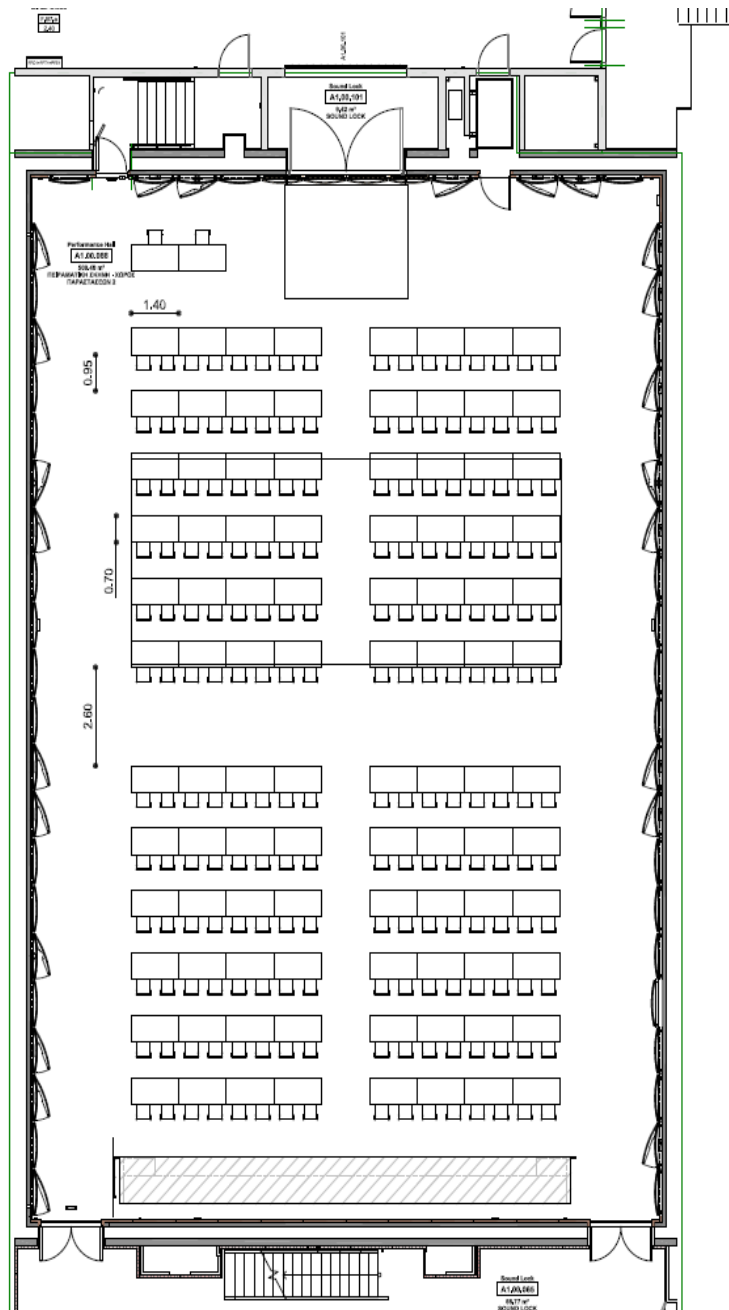

STAVROS
NIARCHOS
FOUNDATION
CULTURAL
CENTER

ΚΕΝΤΡΟ
ΠΟΛΙΤΙΣΜΟΥ
ΙΔΡΥΜΑ
ΣΤΑΥΡΟΣ
ΝΙΑΡΧΟΣ

SNFCC Rentals

SNFCC.org/rentals
rentals@snfcc.org

Alternative Stage, GNO

Theater style

Capacity: 192