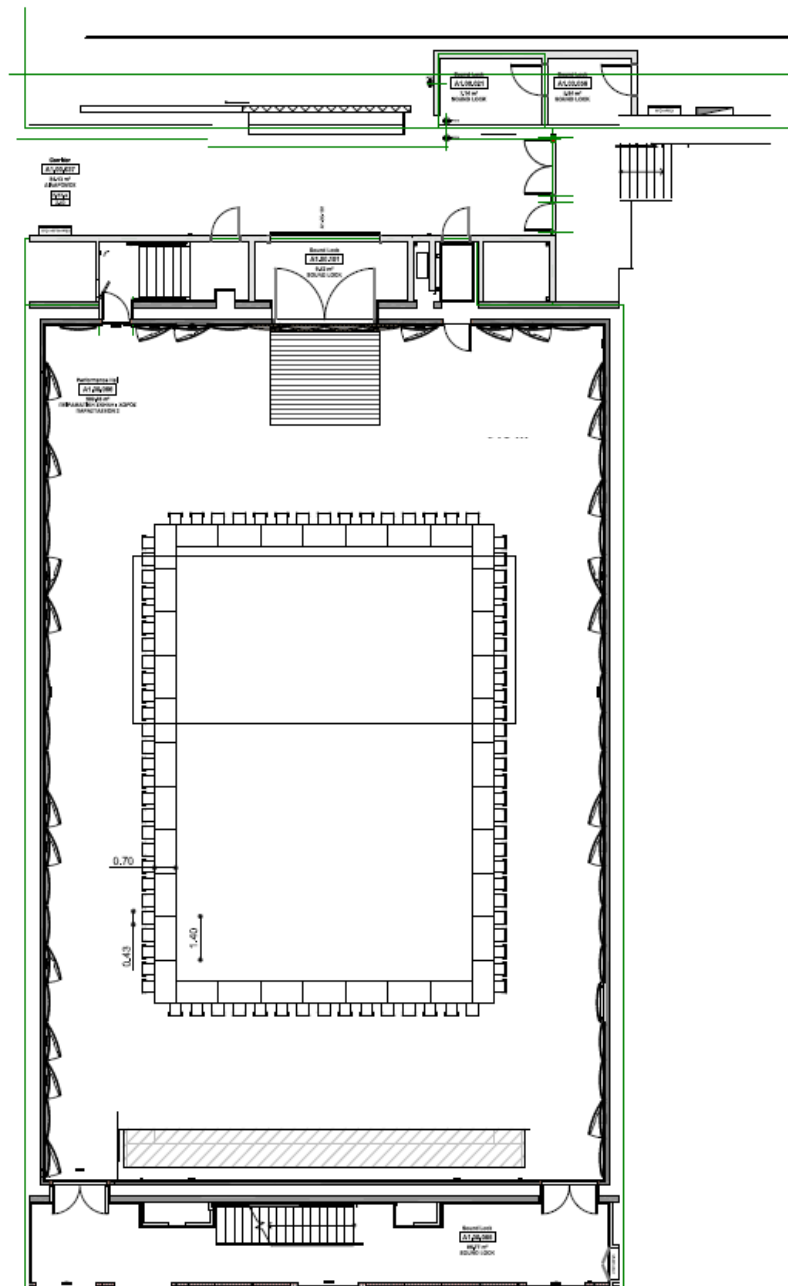

STAVROS
NIARCHOS
FOUNDATION
CULTURAL
CENTER

ΚΕΝΤΡΟ
ΠΟΛΙΤΙΣΜΟΥ
ΙΔΡΥΜΑ
ΣΤΑΥΡΟΣ
ΝΙΑΡΧΟΣ

SNFCC Rentals

SNFCC.org/rentals
rentals@snfcc.org

Alternative Stage, GNO

Boardroom style

Capacity: 84