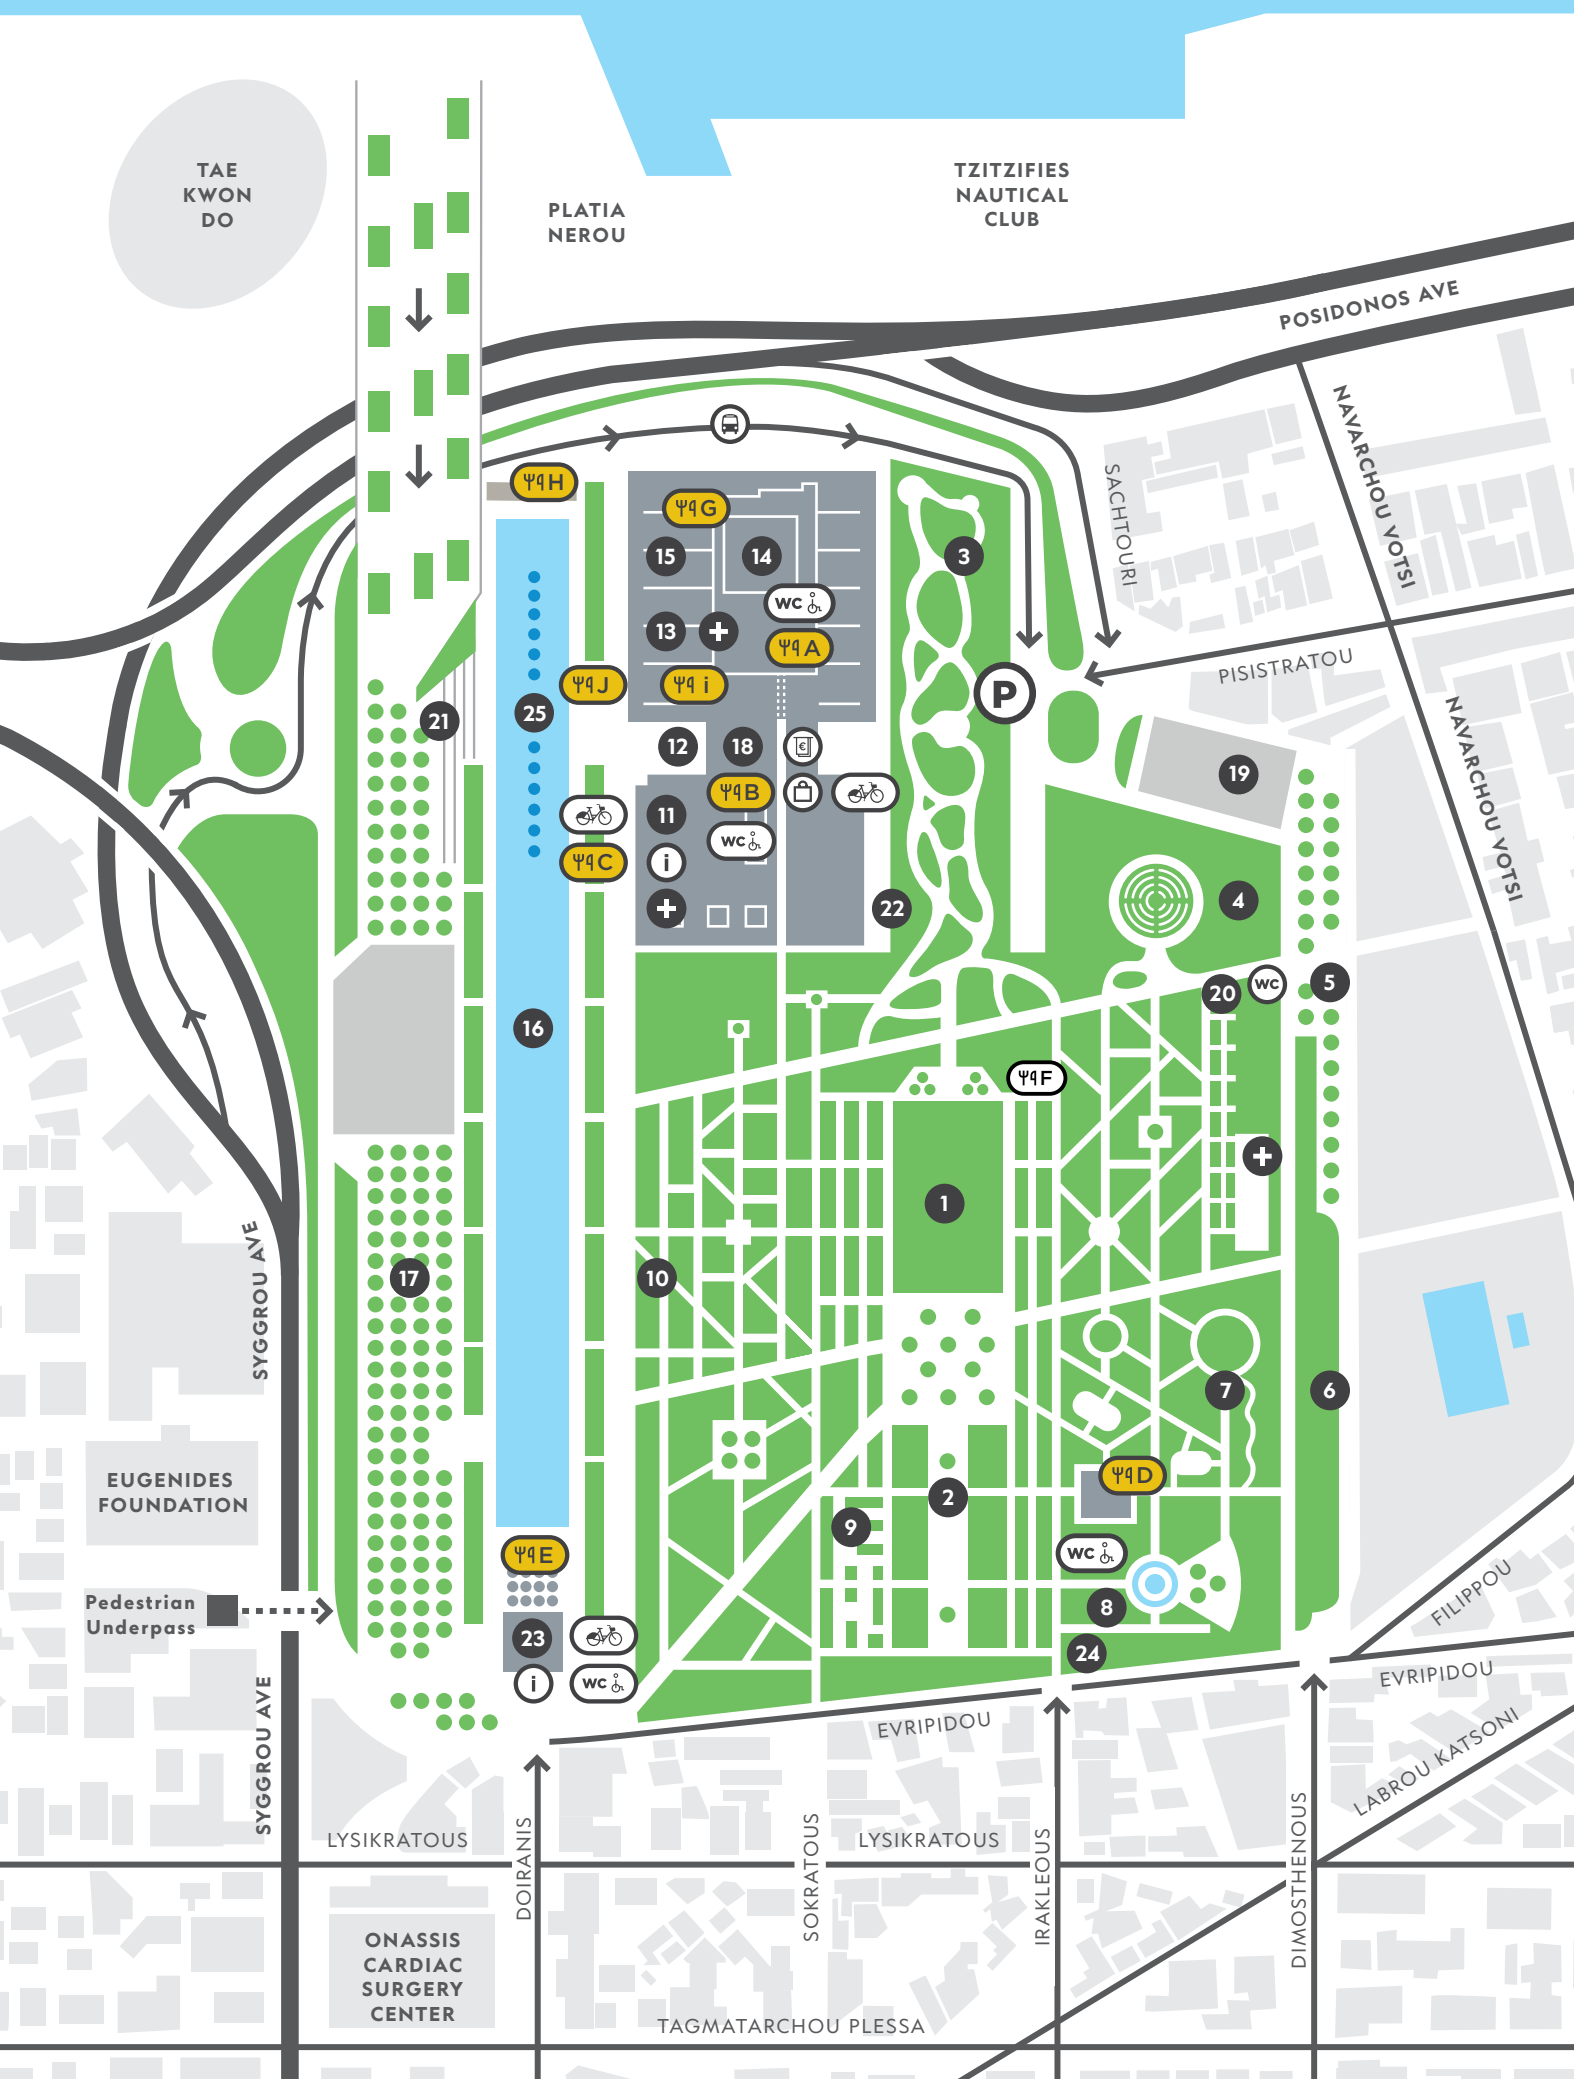

Map

Use the corresponding numbers on the map to locate a venue.

- 1** Great Lawn
 - 2** Pine Grove
 - 3** Southern Walks
 - 4** Labyrinth/Dome
 - 5** Outdoor Gym
 - 6** Running Track
 - 7** Playground
 - 8** Water Jets
 - 9** Sound Garden
 - 10** Mediterranean Garden
 - 11** National Library of Greece
 - 12** Agora
 - 13** Greek National Opera
 - 14** Lighthouse
 - 15** Panoramic Steps
 - 16** Canal
 - 17** Esplanade
 - 18** SNFCC Lobby
 - 19** Bus Parking Lot
 - 20** Vegetable Garden
 - 21** Canal Steps
 - 22** Buffer Zone
 - 23** Visitors Center
 - 24** Outdoor Games Area
 - 25** Dancing Fountains
-
- SNFCC Bike Rental
 - SNFCC Store
 - Shuttle Bus Stop
 - First Aid
 - ATM
 - Info Point
-
- Ψ9A Pharos Café
 - Ψ9B Agora Bistro
 - Ψ9C Vans on Tour
 - Ψ9D Park Kiosk
 - Ψ9E Canal Café
 - Ψ9F Park Kiosk - Souvlaki
 - Ψ9G Delta Restaurant
 - Ψ9H Park Kiosk- Canteen
 - Ψ9I Opera Bars
 - Ψ9J Crepes & Waffles